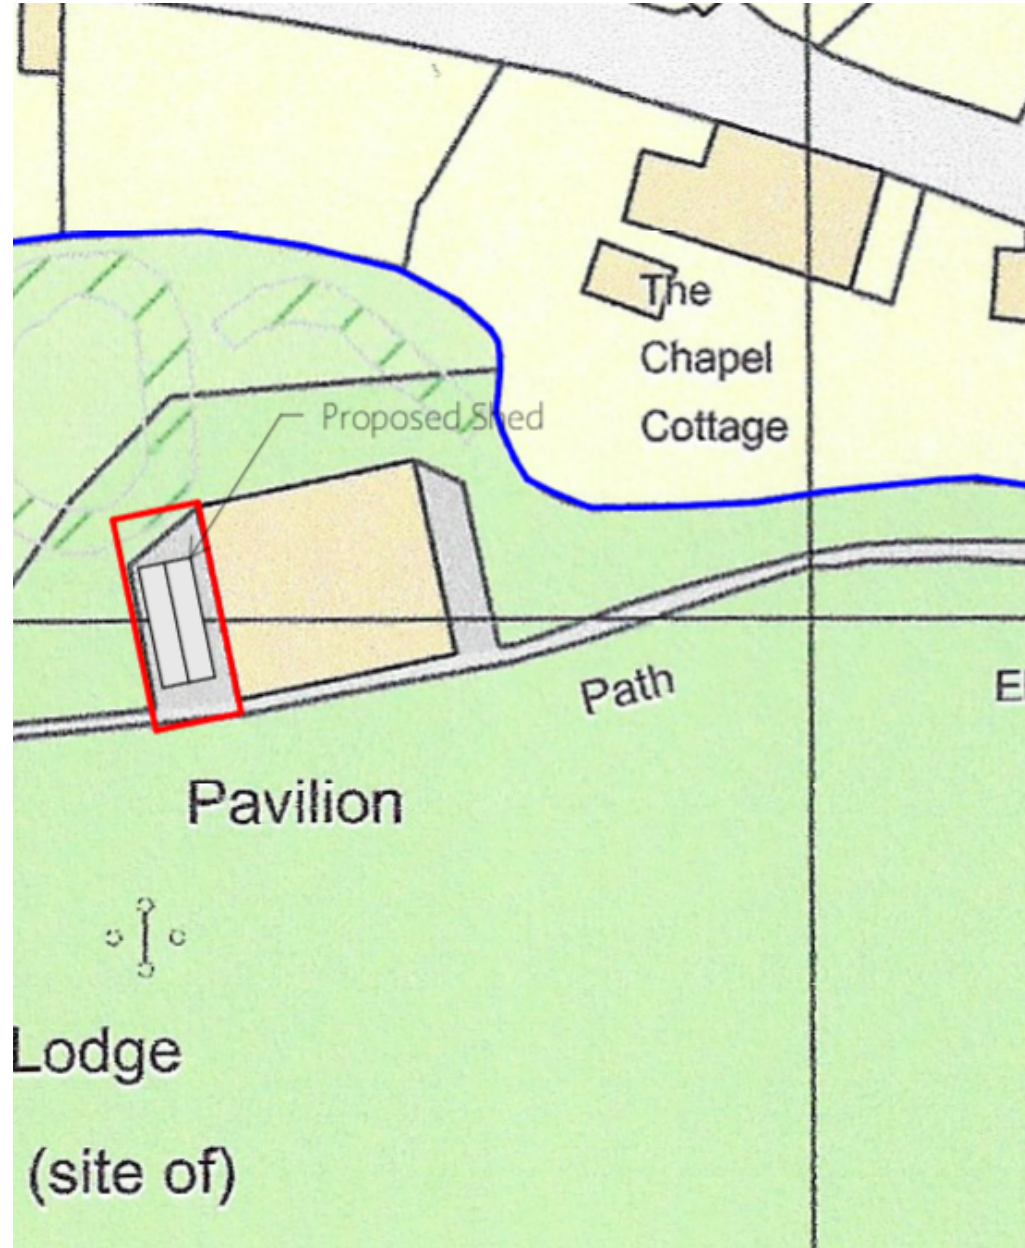

23/00464/FUL

Proposed Storage Shed

Feckenham Football Club, Mill Lane, Feckenham, Redditch,
Worcestershire, B96 6HY

Recommendation: Approve

Site Location

Site Location Plan

BoRLP Proposals Map

-  Designated Conservation Area
(**Policy 36 Historic Environment** and
Policy 38 Conservation Areas)
-  Primarily Open Space
(**Policy 13 Primarily Open Space**)
-  Scheduled Monuments
(**Policy 36 Historic Environment** and
Policy 37 Historic Buildings and Structures)
-  Green Belt
(**Policy 8 Green Belt**)

Proposed Site plan

Proposed Storage Shed

Shed Plan
Scale: 1:100

Perspective Elevation nts

Front Elevation Scale: 1:100

Side Elevation Scale: 1:100

Rear Elevation Scale: 1:100

Side Elevation Scale: 1:100