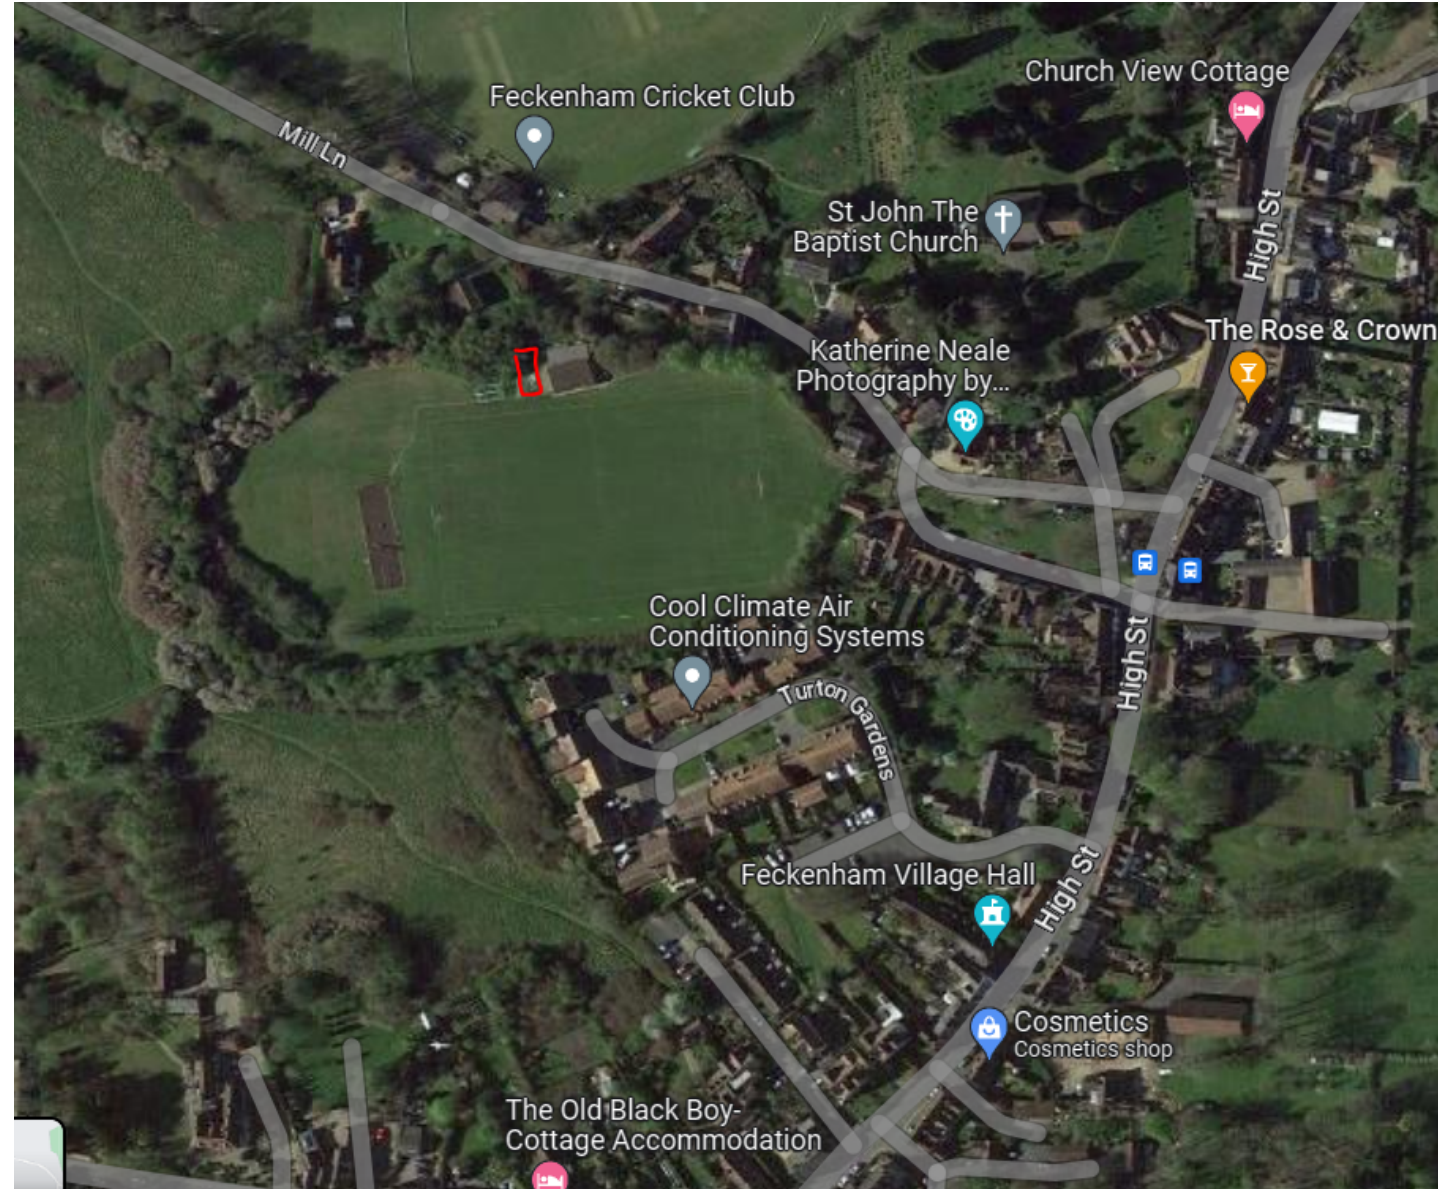

23/00464/FUL

Proposed Storage Shed

Feckenham Football Club, Mill Lane, Feckenham, Redditch,
Worcestershire, B96 6HY

Recommendation: Approve

Site Location

Site Location Plan

BoRLP Proposals Map

-  Designated Conservation Area
(**Policy 36 Historic Environment** and
Policy 38 Conservation Areas)
-  Primarily Open Space
(**Policy 13 Primarily Open Space**)
-  Scheduled Monuments
(**Policy 36 Historic Environment** and
Policy 37 Historic Buildings and Structures)
-  Green Belt
(**Policy 8 Green Belt**)

Proposed Site plan

Proposed Storage Shed

Shed Plan
Scale: 1:100

Perspective Elevation nts

Front Elevation Scale: 1:100

Side Elevation Scale: 1:100

Rear Elevation Scale: 1:100

Side Elevation Scale: 1:100