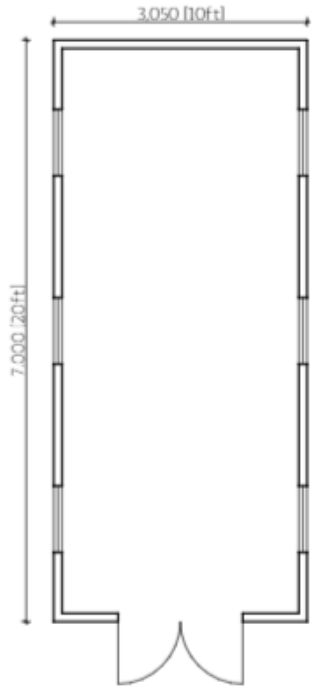

23/00464/FUL

Proposed Storage Shed

Feckenham Football Club, Mill Lane, Feckenham, Redditch,
Worcestershire, B96 6HY

Recommendation: Approve

Site Location

Site Location Plan

BoRLP Proposals Map

-  Designated Conservation Area
(**Policy 36 Historic Environment** and
Policy 38 Conservation Areas)
-  Primarily Open Space
(**Policy 13 Primarily Open Space**)
-  Scheduled Monuments
(**Policy 36 Historic Environment** and
Policy 37 Historic Buildings and Structures)
-  Green Belt
(**Policy 8 Green Belt**)

Proposed Site plan

Proposed Storage Shed

Shed Plan
Scale: 1:100

Perspective Elevation nts

Front Elevation Scale: 1:100

Side Elevation Scale: 1:100

Rear Elevation Scale: 1:100

Side Elevation Scale: 1:100