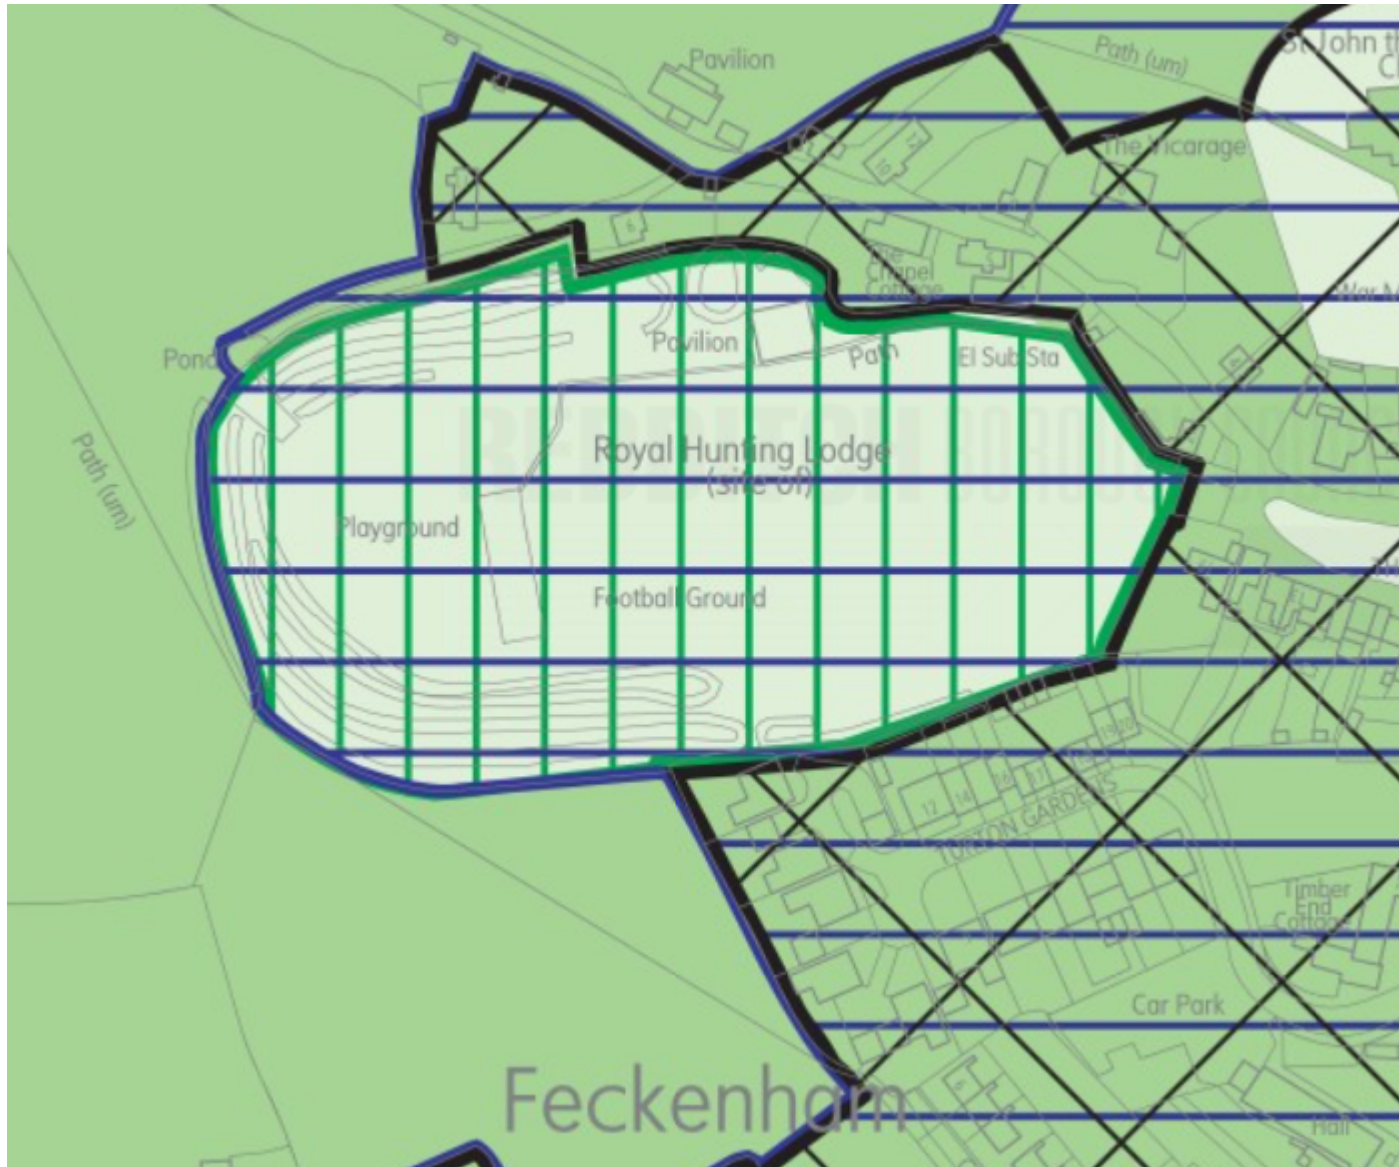

23/00464/FUL

Proposed Storage Shed

Feckenham Football Club, Mill Lane, Feckenham, Redditch,
Worcestershire, B96 6HY

Recommendation: Approve

Site Location

Site Location Plan

BoRLP Proposals Map

-  Designated Conservation Area
(**Policy 36 Historic Environment** and
Policy 38 Conservation Areas)
-  Primarily Open Space
(**Policy 13 Primarily Open Space**)
-  Scheduled Monuments
(**Policy 36 Historic Environment** and
Policy 37 Historic Buildings and Structures)
-  Green Belt
(**Policy 8 Green Belt**)

Proposed Site plan

Proposed Storage Shed

Shed Plan
Scale: 1:100

Perspective Elevation nts

Front Elevation Scale: 1:100

Side Elevation Scale: 1:100

Rear Elevation Scale: 1:100

Side Elevation Scale: 1:100